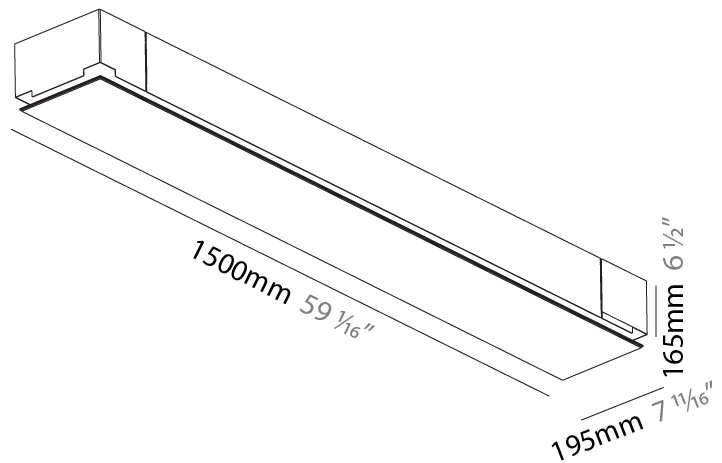

Series: Pi2
Subseries: Pi2 Whiteline
Brand: Prolight
Division: Architectural
Mounting Type: Trimless
Mounting Location: Ceiling
Subcategory: Ambient

PHYSICAL

Shape: Rectangle
Length (mm): 1500
Length (in): 59 1/16"
Width (mm): 195
Width (in): 7 11/16"
Depth (mm): 165
Depth (in): 6 1/2"
Ceiling Thickness (mm): 10 / 12.5 / 15 / 25 / 30
Ceiling Thickness (in): 3/8 or 1/2 or 9/16 or 1 or 1 3/16
Min. Recessing Depth (mm): 180
Min. Recessing Depth (in): 7 1/16"
Light Distribution: Direct
Weight (kg): 9.7
Weight (lbs): 21.34
Diffuser: PMMA - Opal
Fixture Material: Extruded Aluminum / Steel
Cut-out Measurements: 1535mm / 60 7/16" x 230mm / 9 1/16"
Upon Request: Unique Sizes Unique Ceiling Thickness Unique Mounting Depth Spot Inserts

ELECTRICAL

Lamp Type: LED (Zhaga Standard)
Total Output Wattage (W): 47.8
Dimming: [Tri-Mode (Non-Dimming and Phase Dimming (120Vac only) and 0-10V Dimming)](#)
Driver Included: Yes
Driver Location: Integrated
Driver Type: Constant Current - Universal
Driver Class: Class 2
Input Voltage (V): 120 - 277
Constant Current (MA): 500

LED

Color Temperature (°K): [3000](#) / [3500](#) / [4000](#)
Max. Delivered Lumen (lm): 3890 / 4194 / 4280
CRI: >80 CRI
Efficiency (%): 0.611
Lamp Life (hrs): 50000
Upon Request: RGB-W Tunable White Special Color Temperature CRI90

OPTICAL

RATINGS AND CERTIFICATIONS

Certified By: Certified for North American Standards
IP rating: IP20

PROJECT
TYPE
SPECIFIER
QUANTITY
DATE